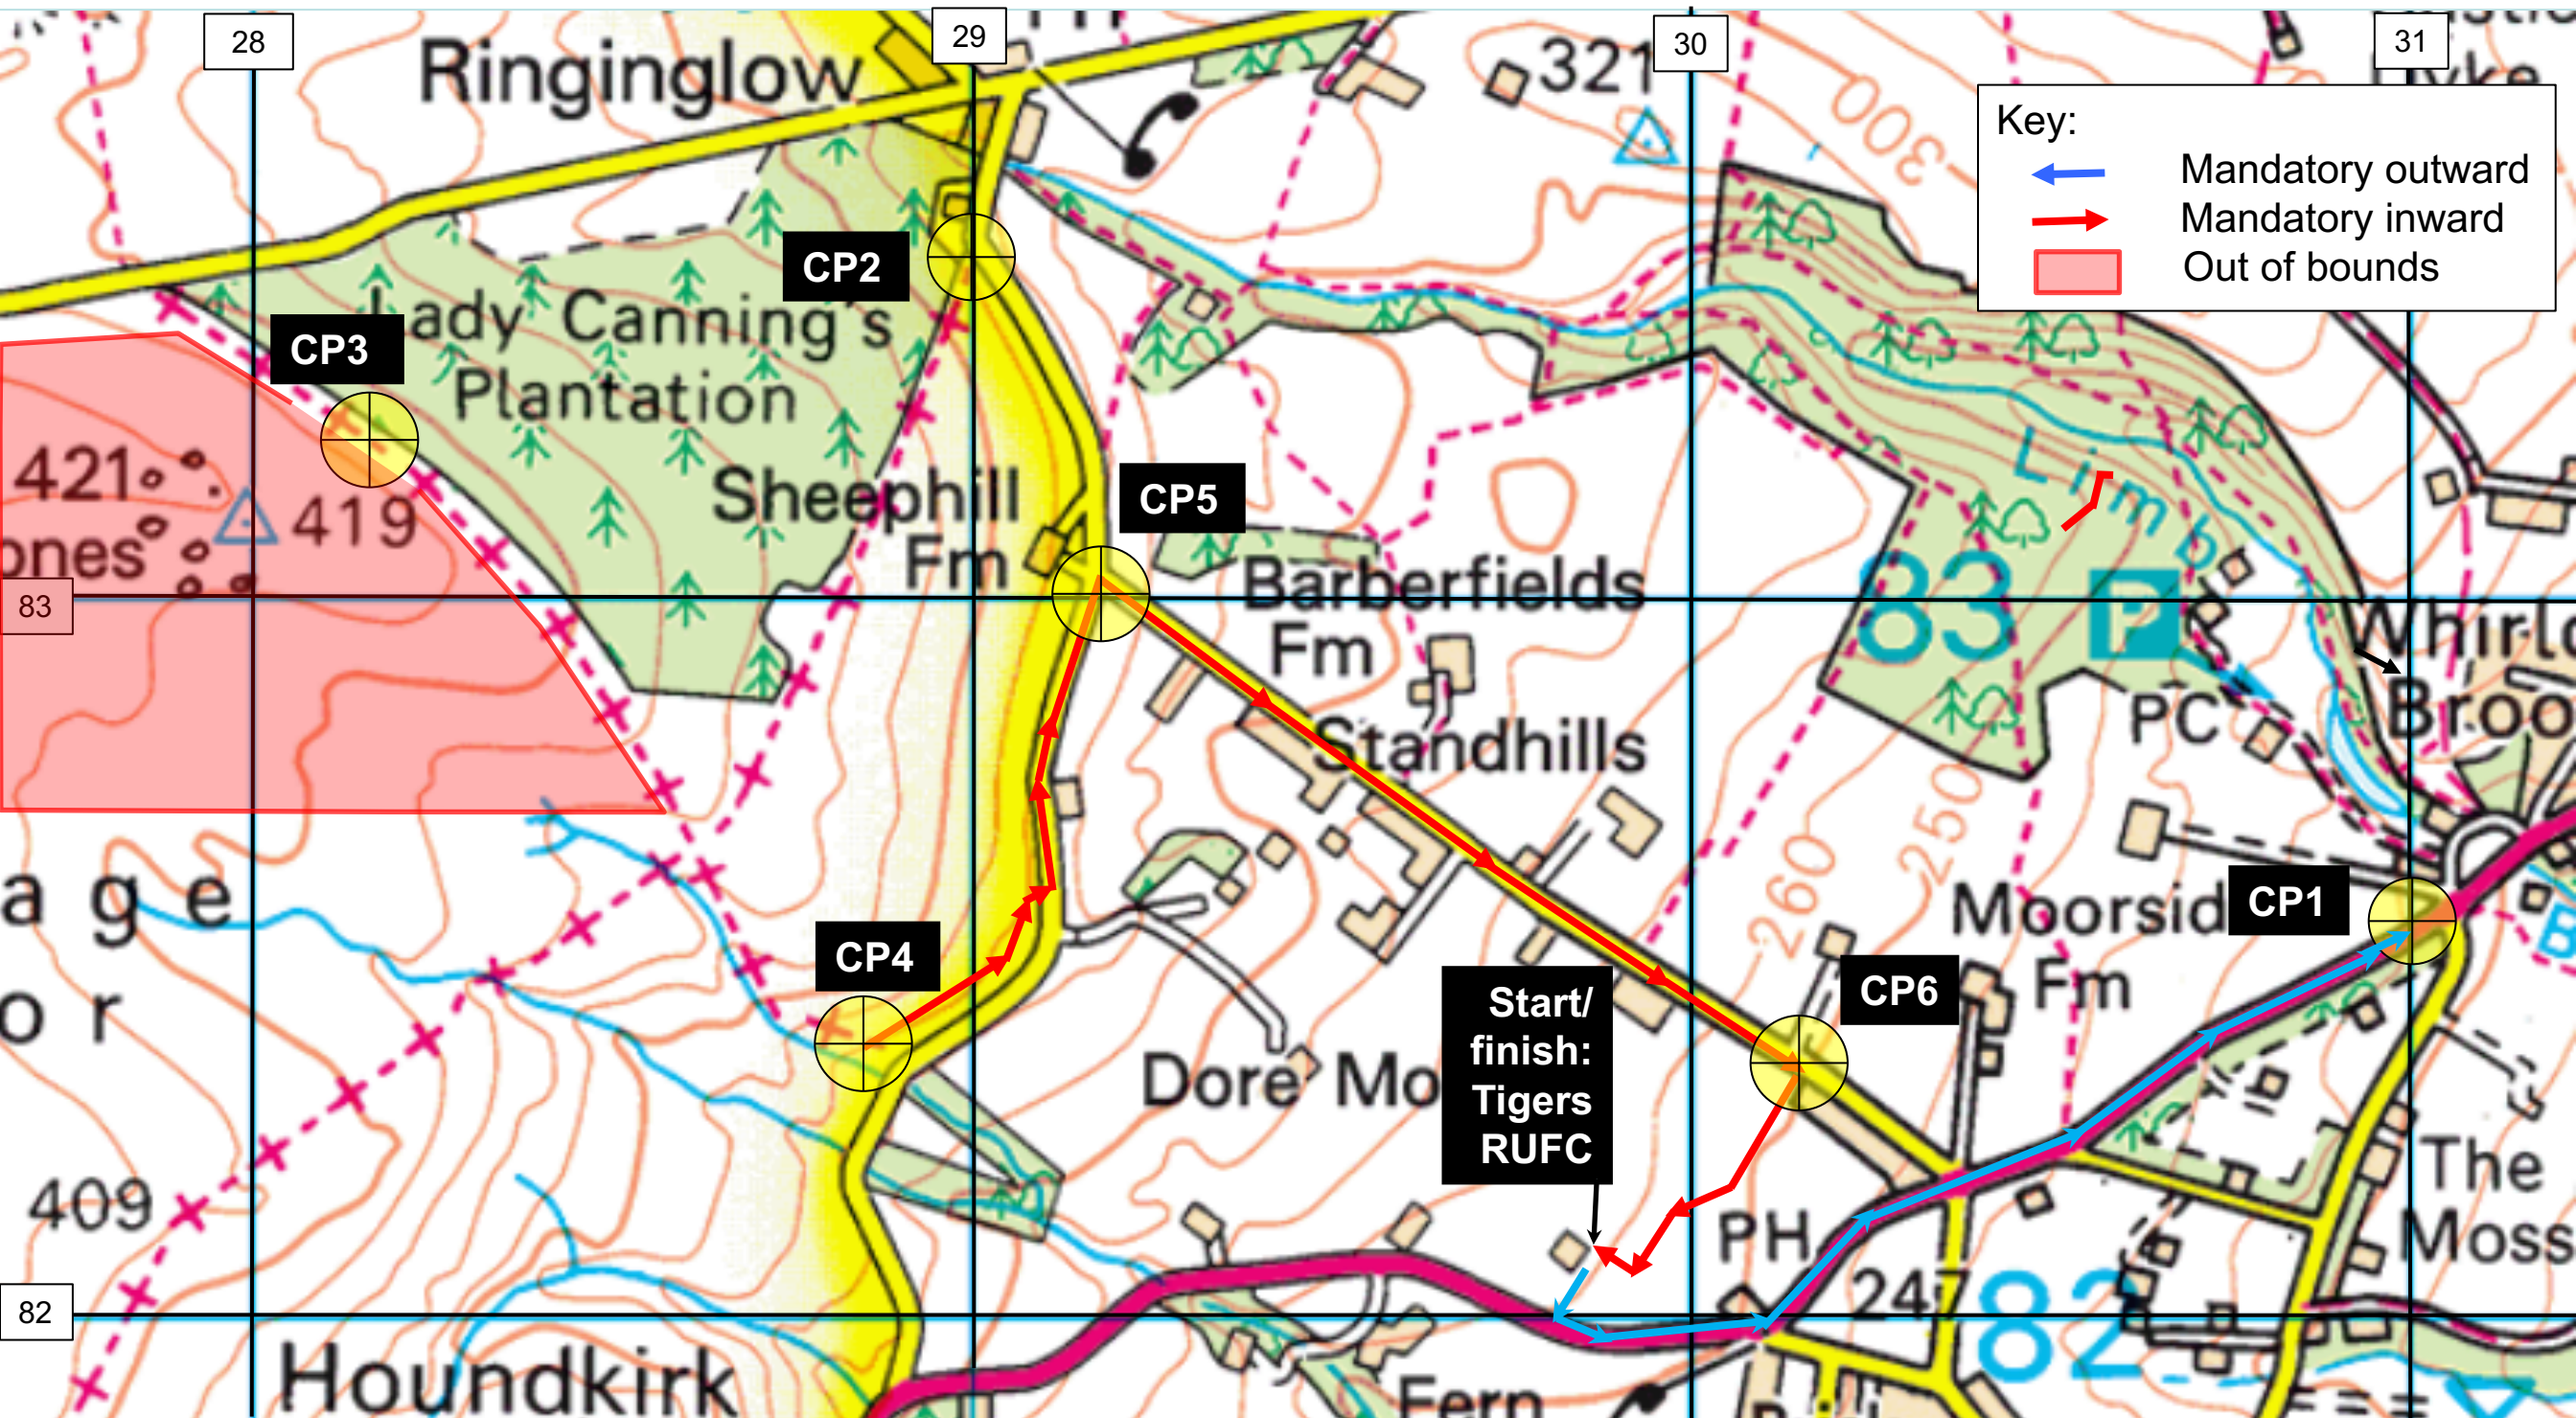

# TIGER'S TRAIL RACE – ROUTE MAP

**Key:**

- ← Mandatory outward
- Mandatory inward
- Out of bounds

No.	Location	Map ref
CP1	Whirlow Bridge	310826
CP2	Houndkirk Road	290834
CP3	Lady Canning's Plantation West	282833

No.	Location	Map ref
CP4	Fell Gate	288824
CP5	Top Long Line	292830
CP6	Bottom Long Line	301823