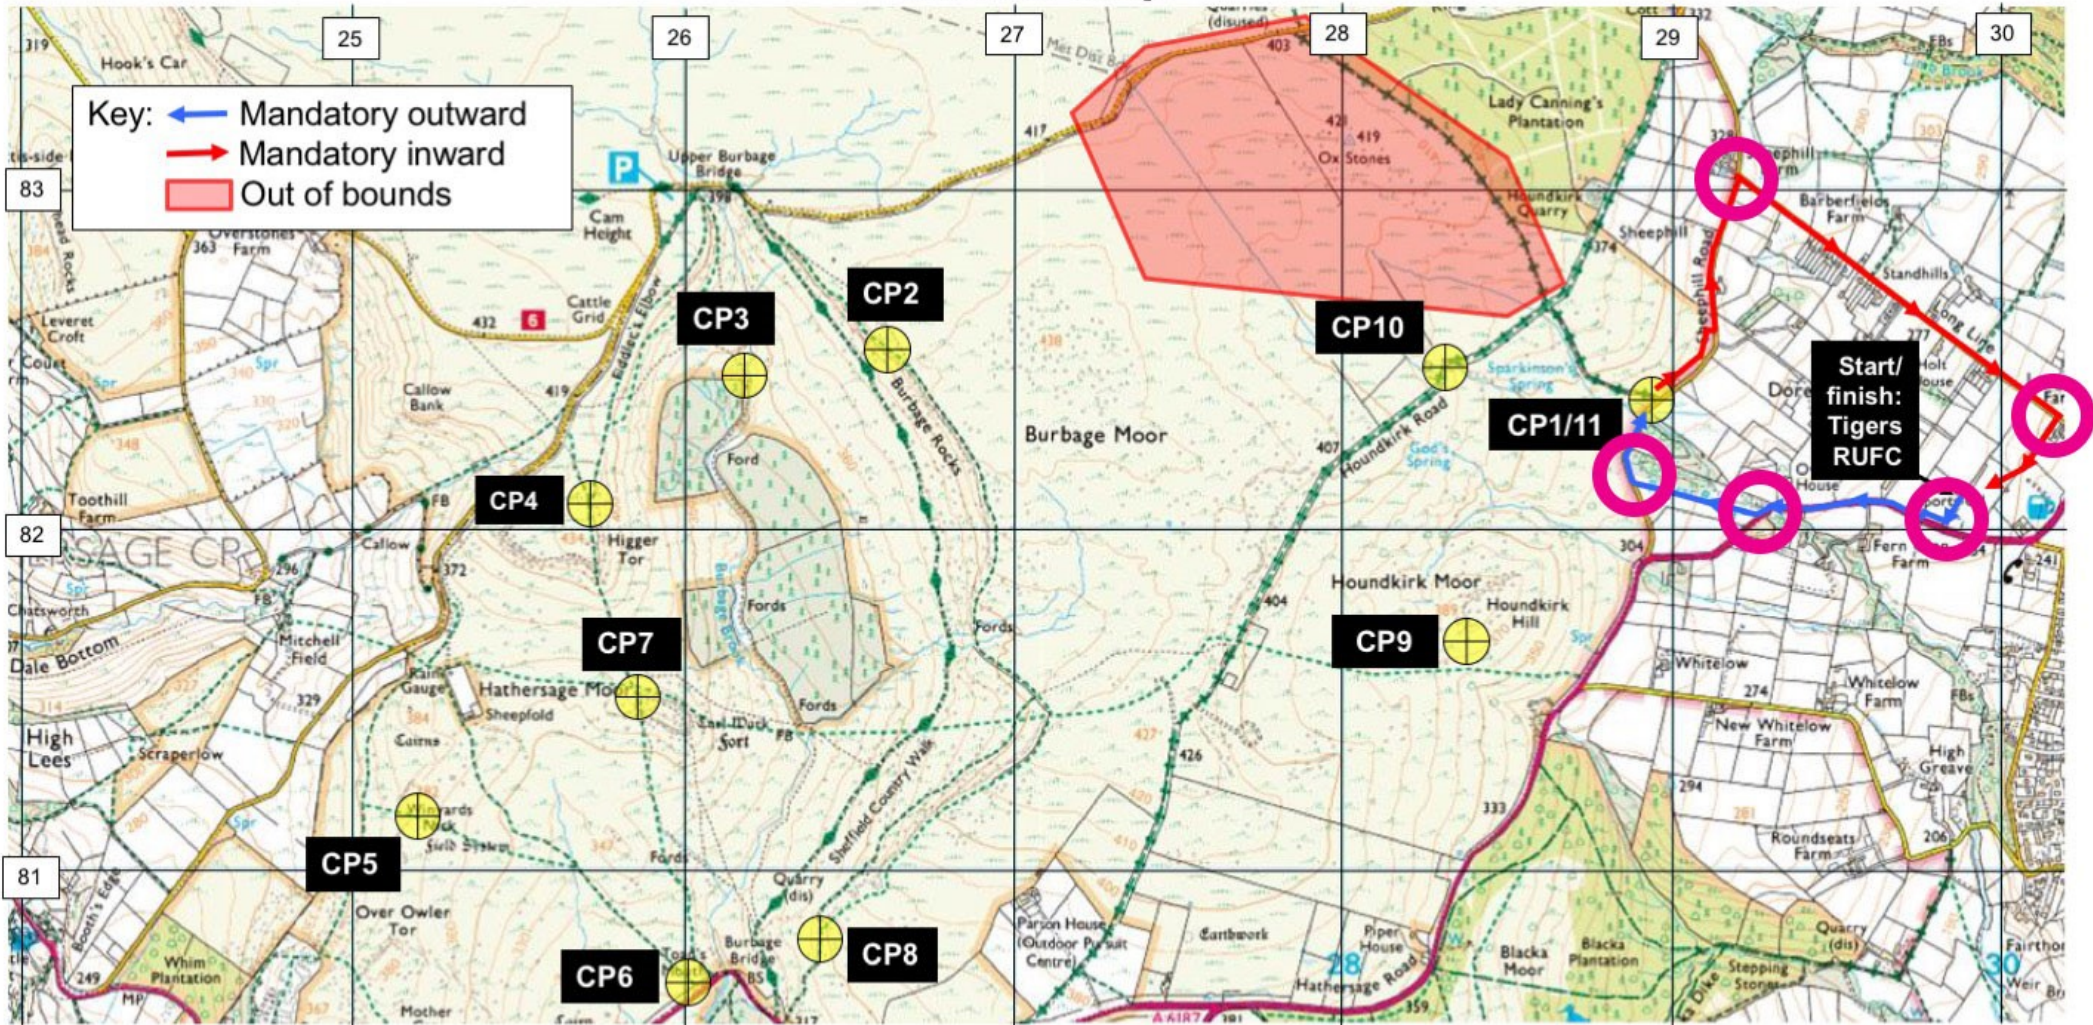

# 35TH TIGGER TOR FELL RACE 10am Sunday 26th January 2020

## Route map

No.	Location	Map ref
CP1 & 11	Fell Gate	289823
CP2	Burbage Rocks	266826
CP3	Corner of Woods	262824
CP4	Higger Tor North Summit	257821
CP5	Winyards Nick	252812

No.	Location	Map ref
CP6	Road Stile Toads Mouth Rock	260806
CP7	Carl Wark North	258815
CP8	Stone Trough	264808
CP9	Houndkirk Hill	283817
CP10	Bridge Houndkirk Road	283824